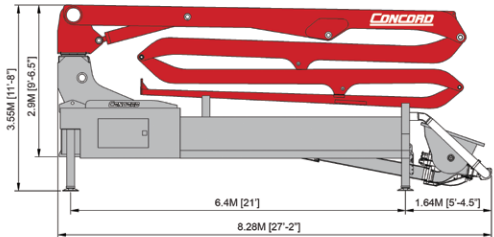

Boom Specifications

CCP-65SZ-225

Total Weight: 43,000 KG

CCP-60SZ-225

Total Weight: 40,000 KG

CCP-52XZ-I70

Total Weight: 28,700 KG

CCP-50XZ-I70

Total Weight: 19,000 KG

CCP-36X-I70

Total Weight: 19,000 KG

CCP-33X-I70

Total Weight: 18,000 KG

CCP-32Z5-I70

Total Weight: 19,500 KG

CCP-28Z-I20

Total Weight: 16,500 KG

CML-I20

Total Weight: 6,000 KG

CML-100 HP

Total Weight: 9,000 KG