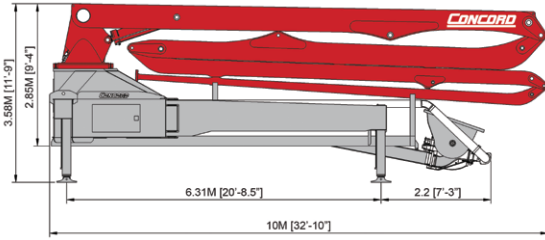

Boom Specifications

CCP-65SZ-225

Total Weight: 43,000 KG

CCP-60SZ-225

Total Weight: 40,000 KG

CCP-52XZ-I70

Total Weight: 28,700 KG

CCP-50XZ-I70

Total Weight: 28,000 KG

CCP-40X-I70

Total Weight: 20,400 KG

CCP-38X-I70

Total Weight: 19,500 KG

CCP-38Z-I70

Total Weight: 19,500 KG

CCP-36Z-I70

Total Weight: 19,000 KG

CCP-36X-I70

Total Weight: 19,000 KG

CCP-33X-I70

Total Weight: 18,000 KG

CCP-32Z5-I70

Total Weight: 19,500 KG

CCP-28Z-I20