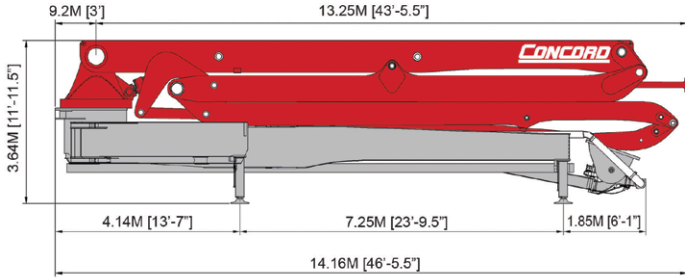

Boom Specifications

CCP-65SZ-225

Total Weight: 43,000 KG

CCP-60SZ-225

Total Weight: 40,000 KG

CCP-52XZ-I70

Total Weight: 28,700 KG

CCP-50XZ-I70

Total Weight: 28,000 KG

CCP-40X-I70

Total Weight: 20,400 KG

CCP-38X-I70

Total Weight: 19,500 KG

CCP-38Z-I70

Total Weight: 19,500 KG

CCP-36Z-I70

Total Weight: 19,000 KG

CCP-36X-I70

Total Weight: 19,000 KG

CCP-33X-I70

Total Weight: 18,000 KG

CCP-32Z5-I70

Total Weight: 19,500 KG

CCP-28Z-I20

Total Weight: 16,500 KG

CML-I20

Total Weight: 6,000 KG

CML-100 HP

Total Weight: 9,000 KG