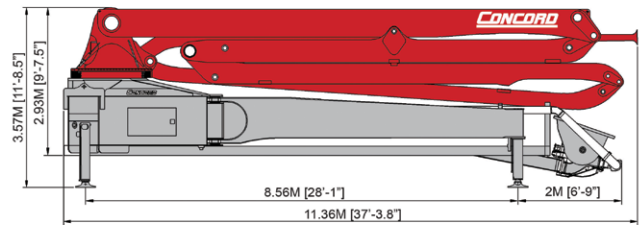

Boom Specifications

CCP-65SZ-225

Total Weight: 43,000 KG

CCP-60SZ-225

Total Weight: 40,000 KG

CCP-52XZ-I70

Total Weight: 28,700 KG

CCP-50XZ-I70

Total Weight: 28,000 KG

CCP-40X-I70

Total Weight: 20,400 KG

CCP-38X-I70

Total Weight: 19,500 KG

CCP-38Z-I70

Total Weight: 19,500 KG

CCP-36Z-I70

Total Weight: 19,000 KG

CCP-36X-I70

Total Weight: 19,000 KG

CCP-33X-I70

Total Weight: 18,000 KG

CCP-32Z5-I70

Total Weight: 19,500 KG

CCP-28Z-I20