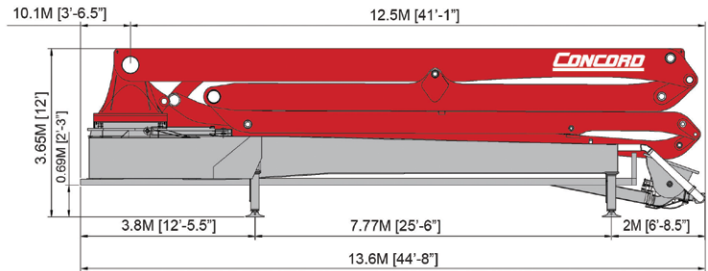

Boom Specifications

CCP-65SZ-225

Total Weight: 43,000 KG

CCP-60SZ-225

Total Weight: 40,000 KG

CCP-52XZ-I70

Total Weight: 28,700 KG

CCP-50XZ-I70

Total Weight: 28,000 KG

CCP-40X-I70

Total Weight: 20,400 KG

CCP-38X-I70

Total Weight: 19,500 KG

CCP-38Z-I70

Total Weight: 19,500 KG

CCP-36Z-I70

Total Weight: 19,000 KG

CCP-36X-I70

Total Weight: 19,000 KG

CCP-33X-I70

Total Weight: 18,000 KG

CCP-32Z5-I70

Total Weight: 19,500 KG

CCP-28Z-I20

Total Weight: 16,500 KG

CML-I20

Total Weight: 6,000 KG

CML-100 HP

Total Weight: 9,000 KG