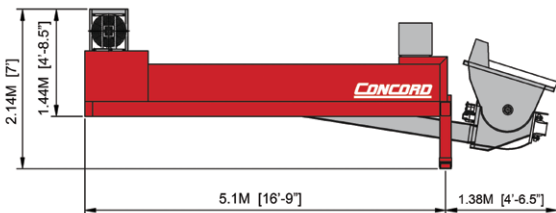

CML-I20

Total Weight: 6,000 KG