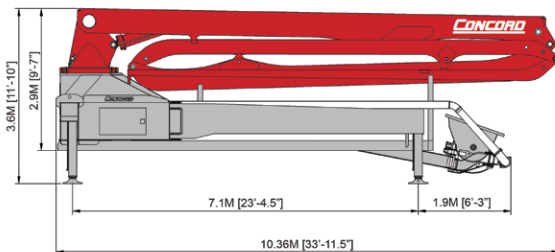

Boom Specifications

CCP-65SZ-225

Total Weight: 43,000 KG

CCP-60SZ-225

Total Weight: 40,000 KG

CCP-52XZ-I70

Total Weight: 28,700 KG

CCP-50XZ-I70

Total Weight: 28,000 KG

CCP-40X-I70

Total Weight: 20,400 KG

CCP-38X-I70

Total Weight: 19,500 KG

CCP-38Z-I70

Total Weight: 19,500 KG

CCP-36Z-I70

Total Weight: 19,000 KG

CCP-36X-I70

Total Weight: 19,000 KG

CCP-33X-I70

Total Weight: 18,000 KG

CCP-32Z5-I70

Total Weight: 19,500 KG

CCP-28Z-I20

Total Weight: 16,500 KG

CML-I20

Total Weight: 6,000 KG

CML-100 HP

Total Weight: 9,000 KG