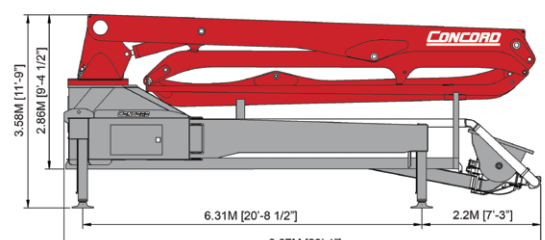

Boom Specifications

CCP-65SZ-225

Total Weight: 43,000 KG

CCP-60SZ-225

Total Weight: 40,000 KG

CCP-52XZ-I70

Total Weight: 28,700 KG

CCP-50XZ-I70

Total Weight: 28,000 KG

CCP-40X-I70

Total Weight: 20,400 KG

CCP-38X-I70

Total Weight: 19,500 KG

CCP-38Z-I70

Total Weight: 19,500 KG

CCP-36Z-I70

Total Weight: 19,000 KG

CCP-36X-I70

Total Weight: 19,000 KG

CCP-33X-I70

Total Weight: 18,000 KG

CCP-32Z5-I70

Total Weight: 19,500 KG

CCP-28Z-I20