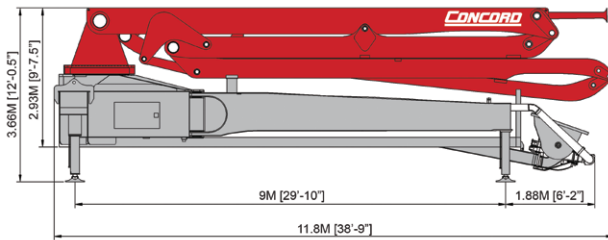

Boom Specifications

CCP-65SZ-225

Total Weight: 43,000 KG

CCP-60SZ-225

Total Weight: 40,000 KG

CCP-52XZ-I70

Total Weight: 28,700 KG

CCP-50XZ-I70

Total Weight: 28,000 KG

CCP-40X-I70

Total Weight: 20,400 KG

CCP-38X-I70

Total Weight: 19,500 KG

CCP-38Z-I70

Total Weight: 19,500 KG

CCP-36Z-I70

Total Weight: 19,000 KG

CCP-36X-I70

Total Weight: 19,000 KG

CCP-33X-I70

Total Weight: 18,000 KG

CCP-32Z5-I70

Total Weight: 19,500 KG

CCP-28Z-I20