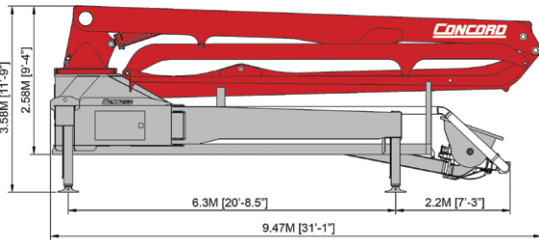

Boom Specifications

CCP-65SZ-225

Total Weight: 43,000 KG

CCP-60SZ-225

Total Weight: 40,000 KG

CCP-52XZ-I70

Total Weight: 28,700 KG

CCP-50XZ-I70

Total Weight: 28,000 KG

CCP-40X-I70

Total Weight: 20,400 KG

CCP-38X-I70

Total Weight: 19,500 KG

CCP-38Z-I70

Total Weight: 19,500 KG

CCP-36Z-I70

Total Weight: 19,000 KG

CCP-36X-I70

Total Weight: 19,000 KG

CCP-33X-I70

Total Weight: 18,000 KG

CCP-32Z5-I70

Total Weight: 19,500 KG

CCP-28Z-I20