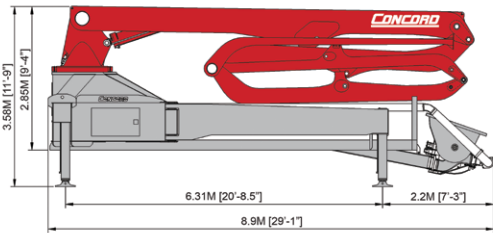

Boom Specifications

CCP-65SZ-225

Total Weight: 43,000 KG

CCP-60SZ-225

Total Weight: 40,000 KG

CCP-52XZ-I70

Total Weight: 28,700 KG

CCP-50XZ-I70

Total Weight: 19,000 KG

CCP-36X-I70

Total Weight: 19,000 KG

CCP-33X-I70

Total Weight: 18,000 KG

CCP-32Z5-I70

Total Weight: 19,500 KG

CCP-28Z-I20

Total Weight: 16,500 KG

CML-I20

Total Weight: 6,000 KG

CML-100 HP

Total Weight: 9,000 KG