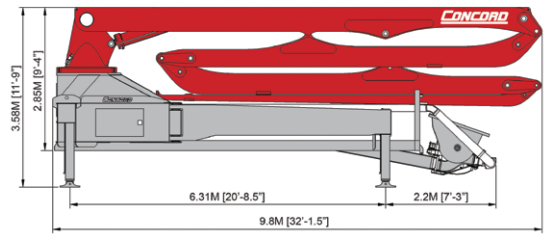

Boom Specifications

CCP-65SZ-225

Total Weight: 43,000 KG

CCP-60SZ-225

Total Weight: 40,000 KG

CCP-52XZ-I70

Total Weight: 28,700 KG

CCP-50XZ-I70

Total Weight: 28,000 KG

CCP-40X-I70

Total Weight: 20,400 KG

CCP-38X-I70

Total Weight: 19,500 KG

CCP-38Z-I70

Total Weight: 19,500 KG

CCP-36Z-I70

Total Weight: 19,000 KG

CCP-36X-I70

Total Weight: 19,000 KG

CCP-33X-I70

Total Weight: 18,000 KG

CCP-32Z5-I70

Total Weight: 19,500 KG

CCP-28Z-I20