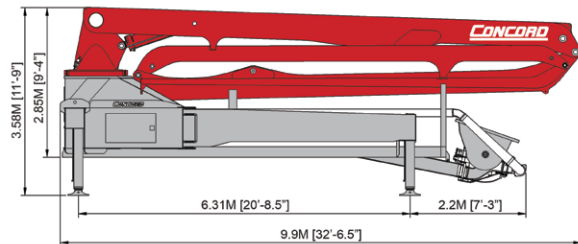

Boom Specifications

CCP-65SZ-225

Total Weight: 43,000 KG

CCP-60SZ-225

Total Weight: 40,000 KG

CCP-52XZ-I70

Total Weight: 28,700 KG

CCP-50XZ-I70

Total Weight: 28,000 KG

CCP-40X-I70

Total Weight: 20,400 KG

CCP-38X-I70

Total Weight: 19,500 KG

CCP-38Z-I70

Total Weight: 19,500 KG

CCP-36Z-I70

Total Weight: 19,000 KG

CCP-36X-I70

Total Weight: 19,000 KG

CCP-33X-I70

Total Weight: 18,000 KG

CCP-32Z5-I70

Total Weight: 19,500 KG

CCP-28Z-I20