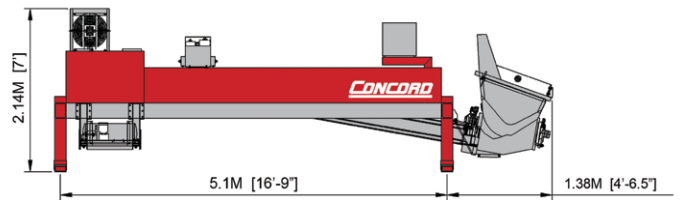

CML-100 HP

Total Weight: 9,000 KG